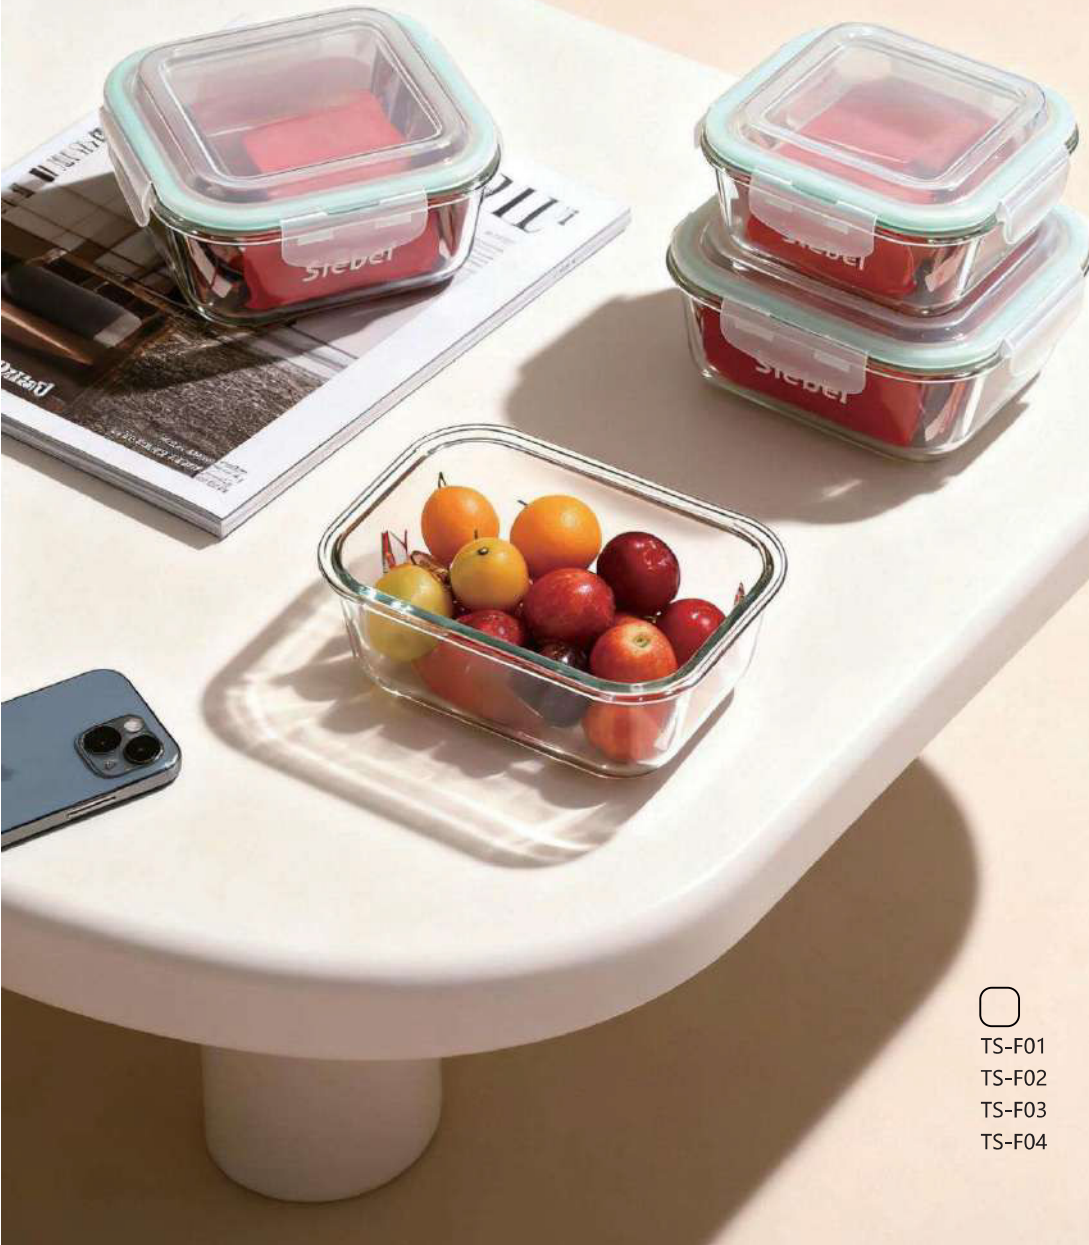

CONTENTS

1. Square food container series 01-02
2. Rectangular food container series 03
3. Round food container series 04
4. Rectangular convex-edge food container series 05
5. Horizontal-striped square food container series 06
6. Vertical Stripe Round food container series 07-08
7. Vertical stripe rectangular food container series 09
8. Round food container with partition series 10
9. Square food container with partition series 11
10. Rectangular food container with partition series 12
11. Salad bowl series 13-14
12. Rectangular T-shaped food contain with partition series 15
13. Baking tray series 16

■ Square food container series

- TS-F01
- TS-F02
- TS-F03
- TS-F04

Sealed design ensures no water leakage

<p>TS-F01</p> 	<p>lwh: 112*112*49mm cy: 310ml wt: 235g</p>	<p>TS-F03</p> 	<p>lwh: 152*152*60mm cy: 800ml wt: 420g</p>
<p>TS-F02</p> 	<p>lwh: 132*132*54mm cy: 510ml wt: 315g</p>	<p>TS-F04</p> 	<p>lwh: 174*174*68mm cy: 1230ml wt: 630g</p>